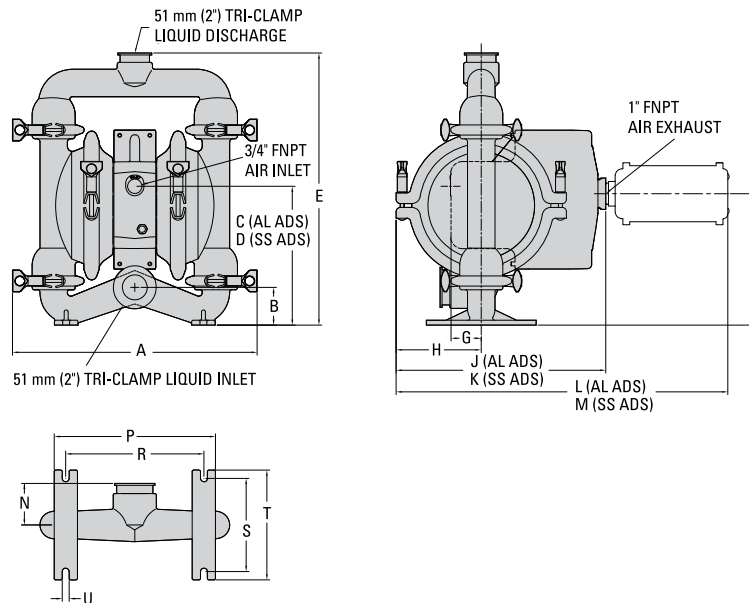

PS4 ORIGINAL METAL PUMP

38 mm (1-1/2") Pump
Maximum Flow Rate:
375 lpm (99 gpm)

DIMENSIONAL DRAWING

PS4 Metal

DIMENSIONS

ITEM	METRIC (mm)	STANDARD (inch)
A	368	14.5
B	64	2.5
C	225	8.9
D	231	9.1
E	429	16.9
F	213	8.4
G	48	1.9
H	138	5.4
J	340	13.4
K	327	12.9
L	537	21.1
M	525	20.7
N	51	2.0
P	262	10.3
R	224	8.8
S	150	5.9
T	178	7.0
U	10	0.4
V	48	1.9
W	338	13.3
X	224	8.8
Y	155	6.1
Z	193	7.6
AA	13	0.5

LW0227 REV. C

PUMP DATA

Specifications:

Height..... 429 mm (16.9")
 Width..... 368 mm (14.5")
 Depth..... Aluminum ADS 327 mm (12.9")
 Stainless Steel ADS 315 mm (12.4")
 Est. Ship Weight... Aluminum 21 kg (46 lbs)
 316 Stainless Steel 28 kg (62 lbs)
 Cast Iron 30 kg (66 lbs)
 Air Inlet 3/4"
 Liquid Inlet..... 1-1/2"
 Liquid Outlet..... 1-1/4"

PS4 Metal Saniflo™

DIMENSIONS

ITEM	METRIC (mm)	STANDARD (inch)
A	396	15.6
B	64	2.5
C	225	8.9
D	231	9.1
E	442	17.4
F	213	8.4
G	48	1.9
H	138	5.4
J	340	13.4
K	327	12.9
L	527	21.1
M	525	20.7
N	67	2.7
P	261	10.3
R	224	8.8
S	151	5.9
T	178	7.0
U	10	0.4

LW0228 REV. B

PS4 ORIGINAL METAL PUMP

PERFORMANCE

PS4 METAL EZ INSTALL TPE-FITTED

Max. Flow Rate.....314 lpm (83 gpm)
 Max. Inlet Pressure8.6 bar (125 psig)
 Max. Solids Passage..... 4.8 mm (3/16")
 Max. Suction Lift.....7.1 m Dry (23.3')
 8.6 m Wet (28.4')