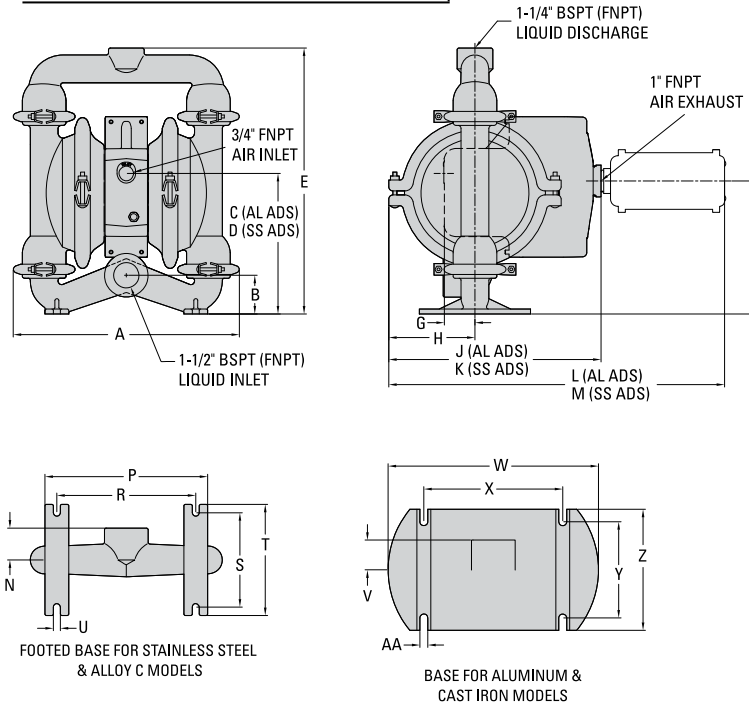

PS4 ORIGINAL METAL PUMP

38 mm (1-1/2") Pump
Maximum Flow Rate:
375 lpm (99 gpm)

DIMENSIONAL DRAWING

PS4 Metal

DIMENSIONS

ITEM	METRIC (mm)	STANDARD (inch)
A	368	14.5
B	64	2.5
C	225	8.9
D	231	9.1
E	429	16.9
F	213	8.4
G	48	1.9
H	138	5.4
J	340	13.4
K	327	12.9
L	537	21.1
M	525	20.7
N	51	2.0
P	262	10.3
R	224	8.8
S	150	5.9
T	178	7.0
U	10	0.4
V	48	1.9
W	338	13.3
X	224	8.8
Y	155	6.1
Z	193	7.6
AA	13	0.5

LW0227 REV. C

PUMP DATA

Specifications:

Height..... 429 mm (16.9")
 Width..... 368 mm (14.5")
 Depth..... Aluminum ADS 327 mm (12.9")
 Stainless Steel ADS 315 mm (12.4")
 Est. Ship Weight... Aluminum 21 kg (46 lbs)
 316 Stainless Steel 28 kg (62 lbs)
 Cast Iron 30 kg (66 lbs)
 Air Inlet 3/4"
 Liquid Inlet..... 1-1/2"
 Liquid Outlet..... 1-1/4"

PS4 Metal Saniflo™

DIMENSIONS

ITEM	METRIC (mm)	STANDARD (inch)
A	396	15.6
B	64	2.5
C	225	8.9
D	231	9.1
E	442	17.4
F	213	8.4
G	48	1.9
H	138	5.4
J	340	13.4
K	327	12.9
L	527	21.1
M	525	20.7
N	67	2.7
P	261	10.3
R	224	8.8
S	151	5.9
T	178	7.0
U	10	0.4

LW0228 REV. B

PS4 ORIGINAL METAL PUMP

PERFORMANCE

PS4 METAL EZ INSTALL TPE-FITTED

Max. Flow Rate.....314 lpm (83 gpm)
 Max. Inlet Pressure8.6 bar (125 psig)
 Max. Solids Passage..... 4.8 mm (3/16")
 Max. Suction Lift.....7.1 m Dry (23.3')
 8.6 m Wet (28.4')