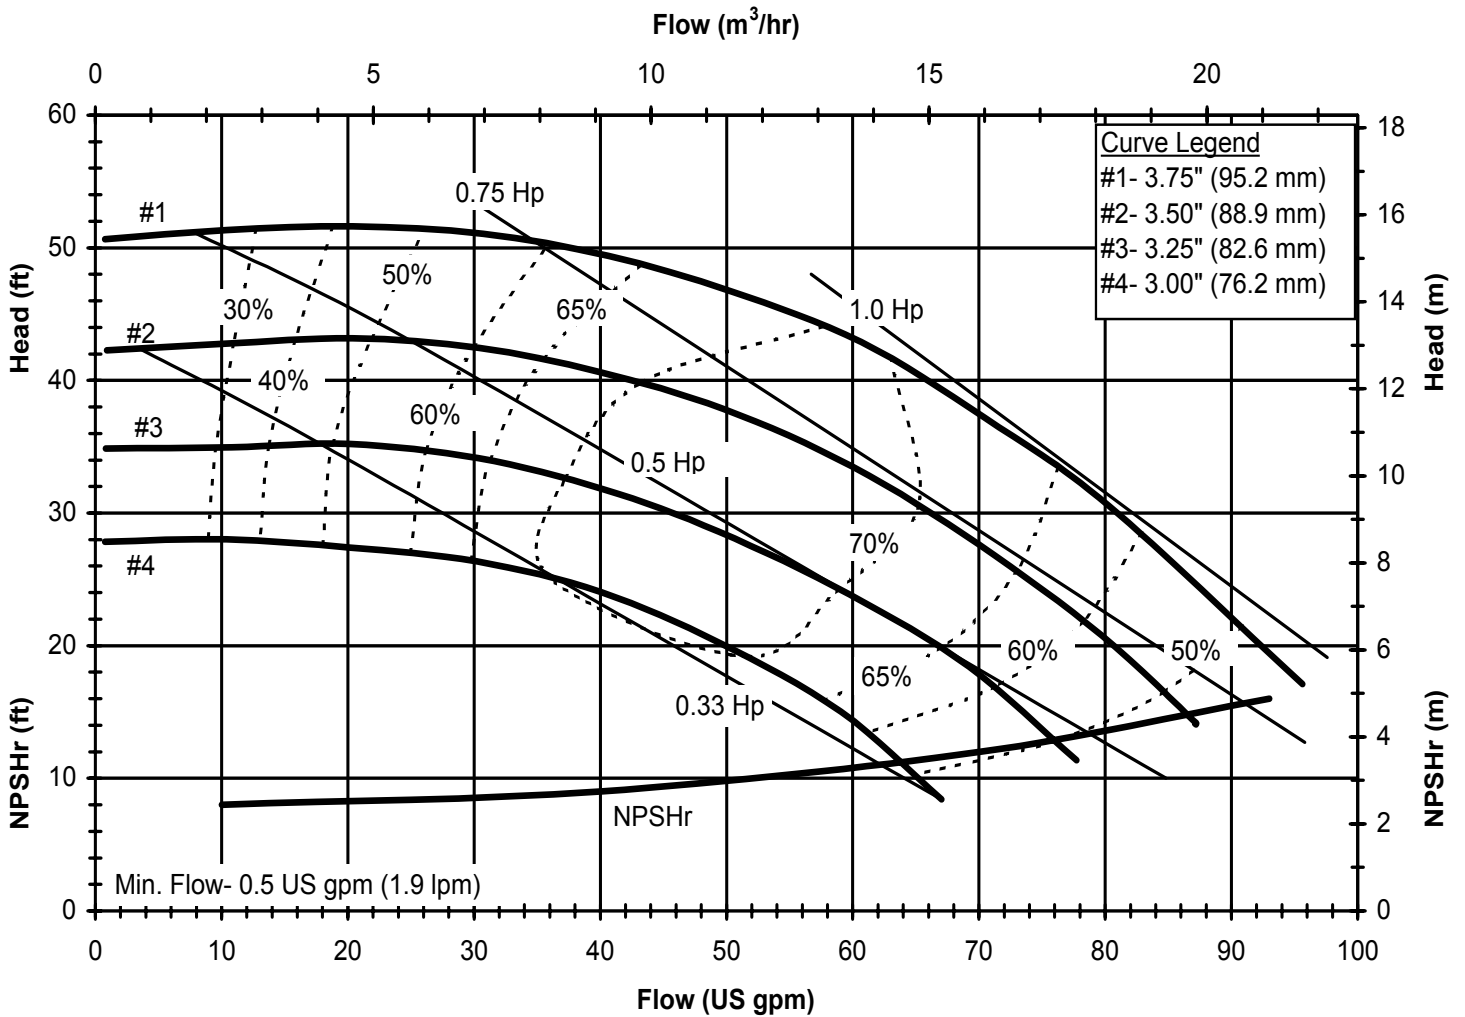

DB850
 6020 REV 0

Model DB9
 3450 rpm, 60 Hz
 Suction: 1" FNPT
 Discharge: 1" MNPT

DB960
 6027 REV 0

Model DB9
 1725 rpm, 60 Hz
 Suction: 1" FNPT
 Discharge: 1" MNPT

DB960
 6027 REV 1

Model DB10
 3450 rpm, 60 Hz
 Suction: 1 1/2" FNPT
 Discharge: 1 1/2" MNPT