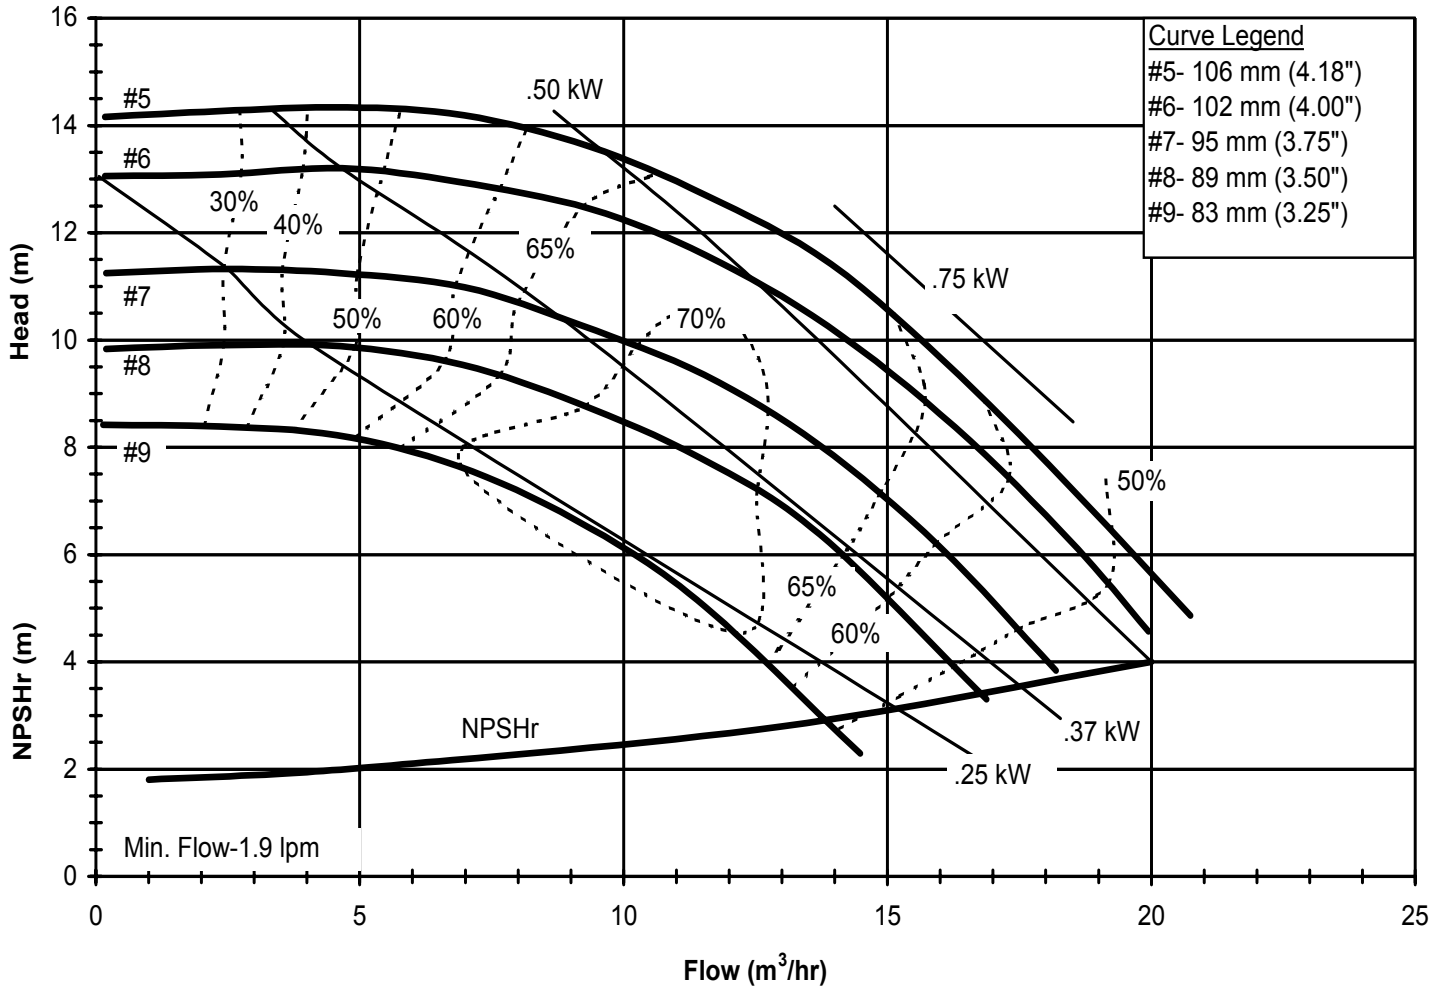

Model DB10
2900 rpm, 50 Hz
Suction: 1 1/2" FNPT
Discharge: 1 1/2" MNPT

DB1050
6018 REV 0