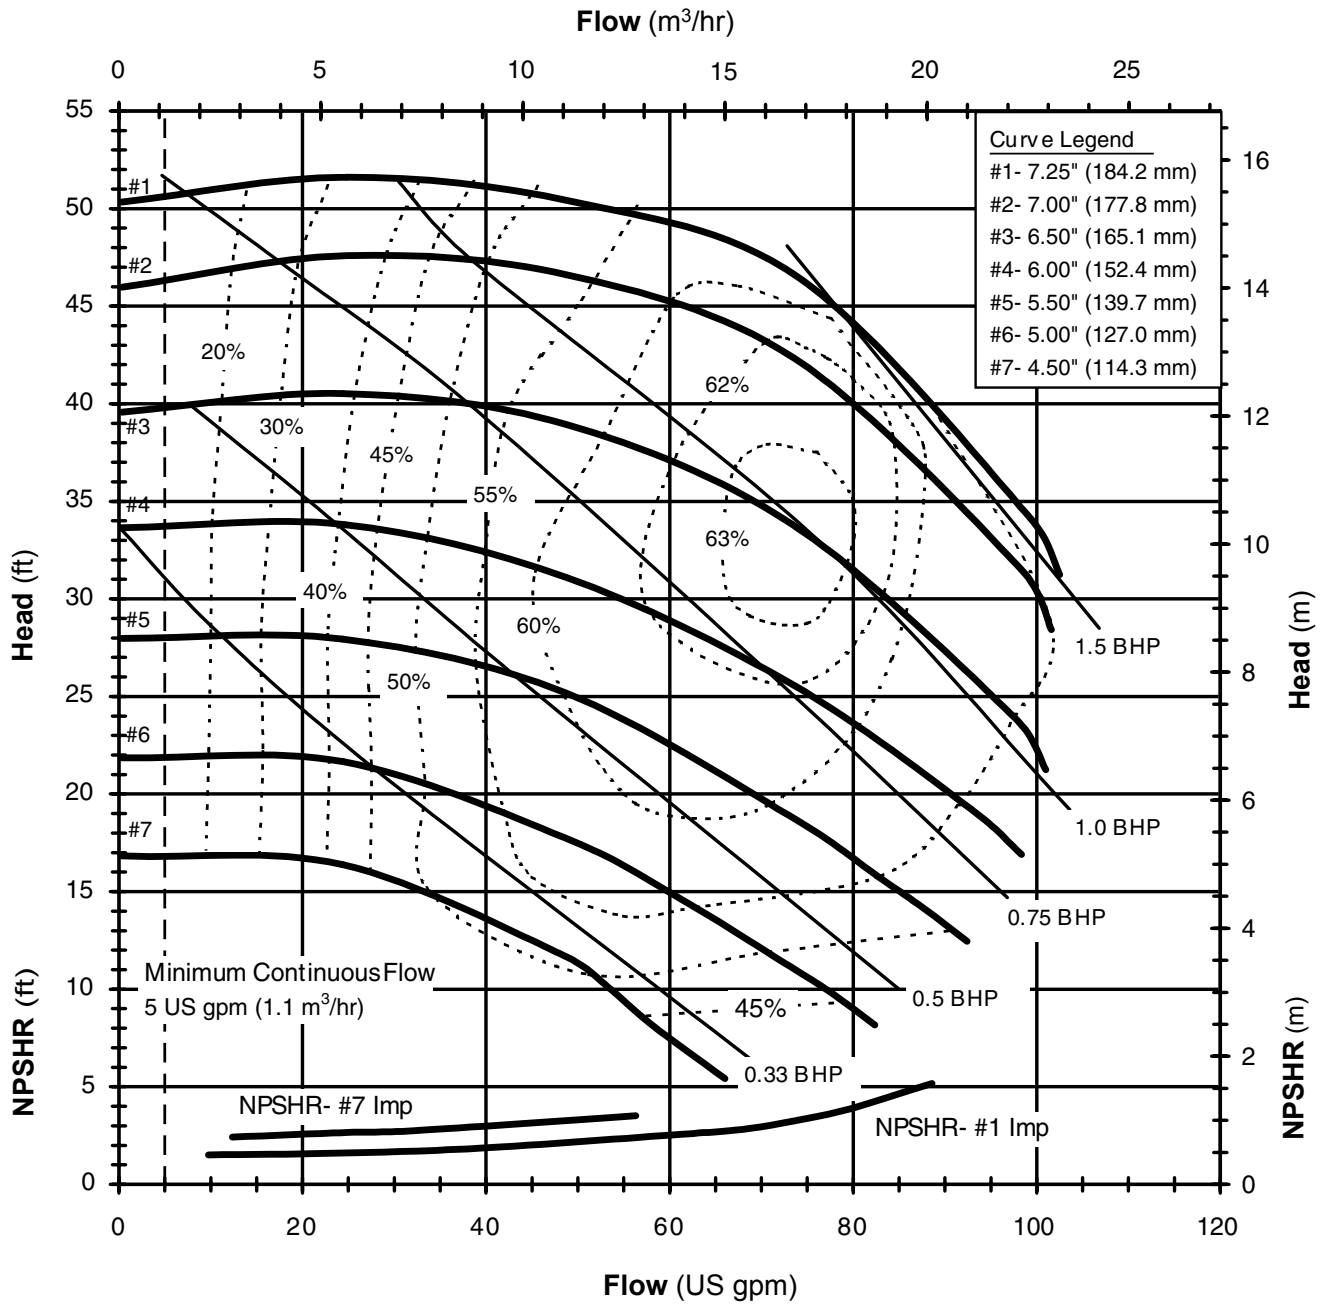

Model DB22 - Closed Impeller
1725 rpm, 60 Hz
Suction: 2" FNPT
Discharge: 2" MNPT

DB 22604C
6029 REV0