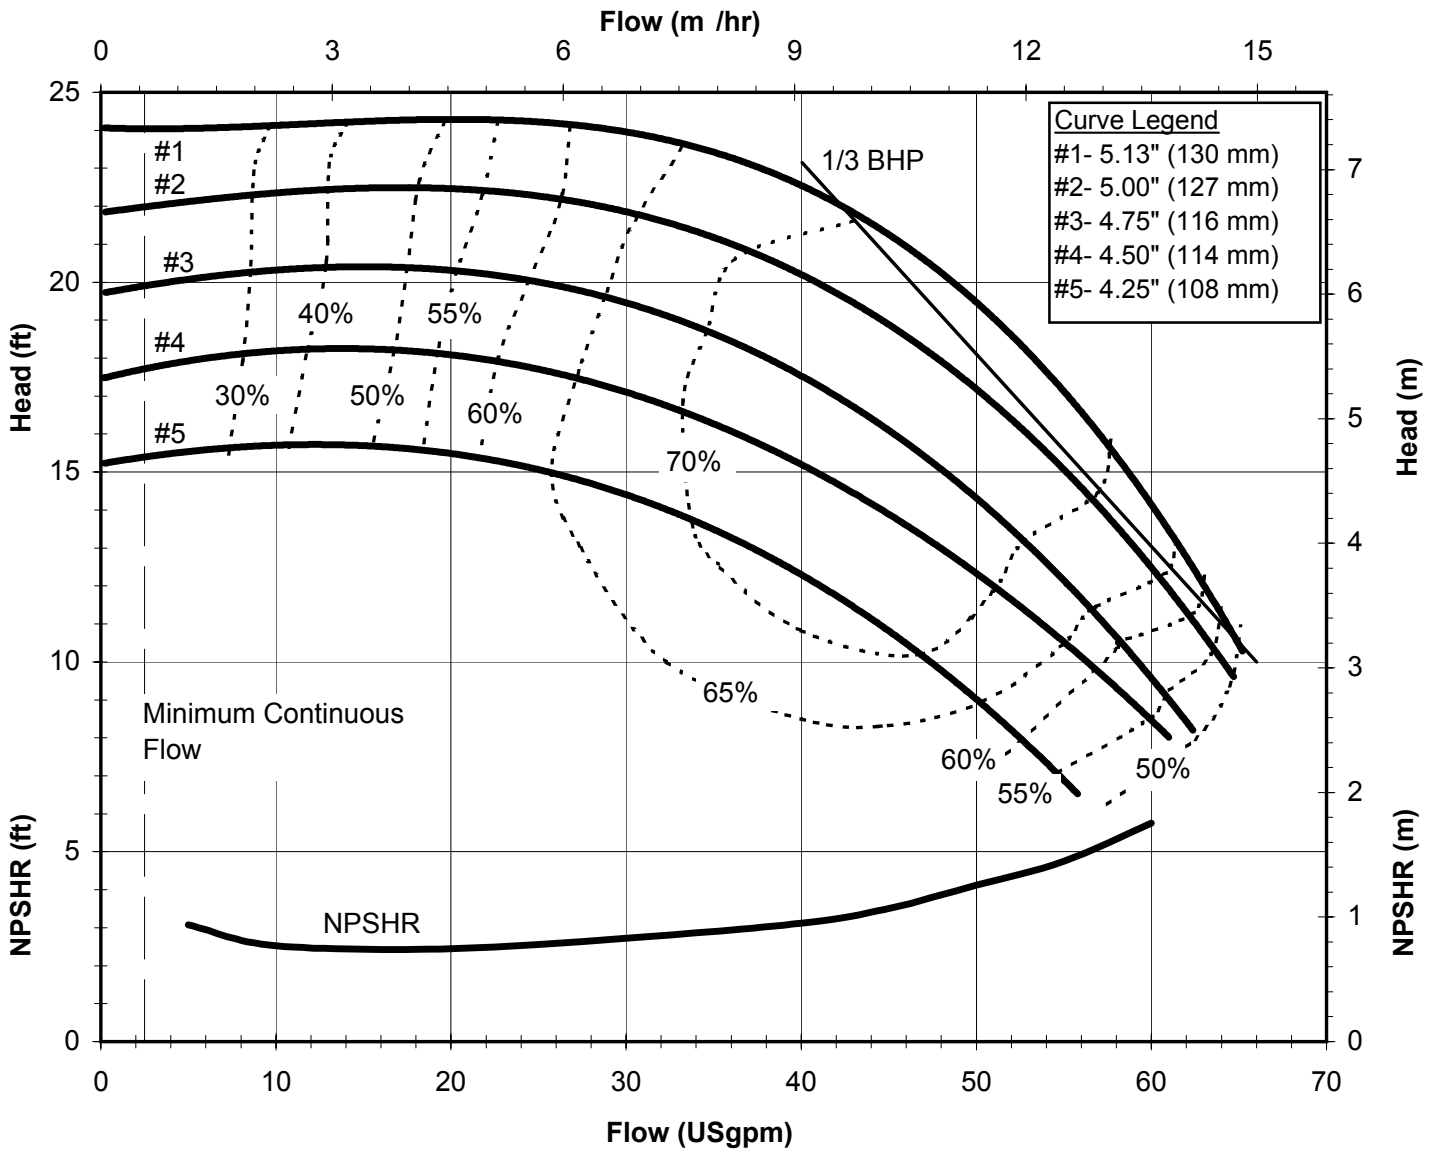

DB1560
 6003 Rev 0

Model DB15
 2900 rpm, 50 Hz
 Suction: 2" FNPT
 Discharge: 1 1/2" MNPT

DB 1550
 6004 REVO

Model DB15
 1450 rpm, 50 Hz
 Suction: 2" FNPT
 Discharge: 1 1/2" MNPT

DB 1550
 6004 REV0

Model DB22- Closed Impeller
 3450 rpm, 60 Hz
 Suction: 2" FNPT
 Discharge: 2" MNPT