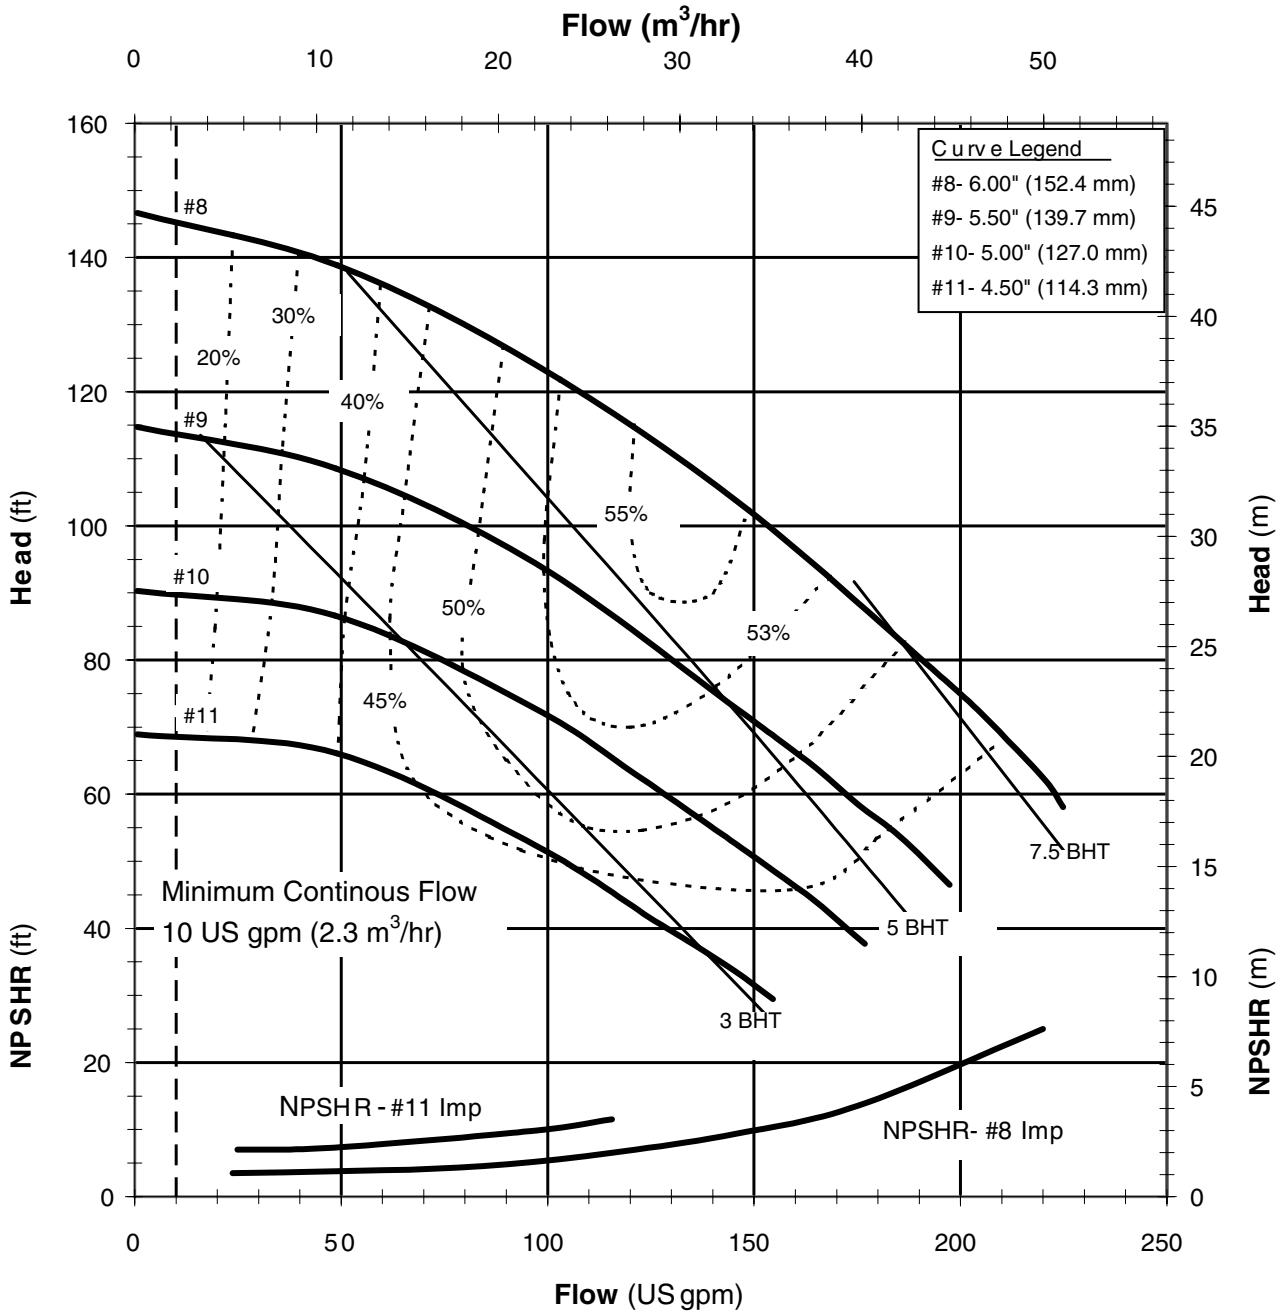

DB 22602C
 6028 REV0

Model DB22 - Closed Impeller
 1725 rpm, 60 Hz
 Suction: 2" FNPT
 Discharge: 2" MNPT

DB 22604C
 6029 REV0

Model DB22 - Closed Impeller
 2900 rpm, 50 Hz
 Suction: 2" FNPT
 Discharge: 2" MNPT

DB 22502C
 6030 REV0

Model DB22 - Closed Impeller
 1450 rpm, 50 Hz
 Suction: 2" FNPT
 Discharge: 2" MNPT

DB 22504C
 6031 REVO

Model DB22 - Open Impeller
 3450 rpm, 60 Hz
 Suction: 2" FNPT
 Discharge: 2" MNPT