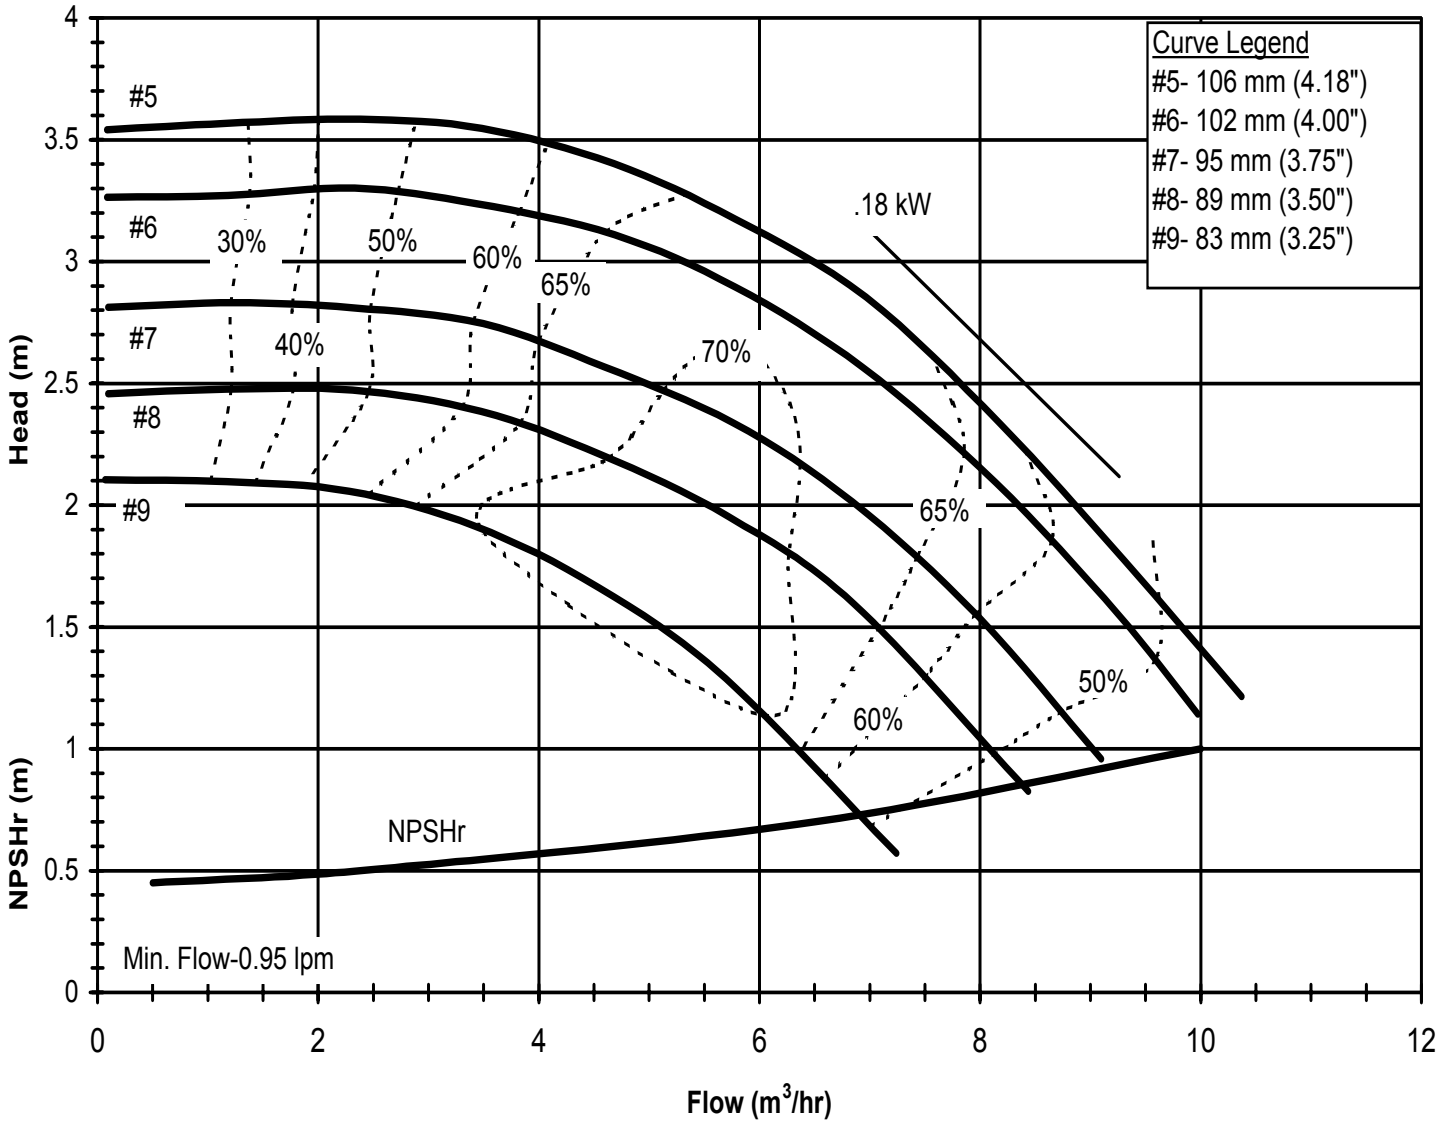

DB1060
 6017 REV0

Model DB10
 1725 rpm, 60 Hz
 Suction: 1 1/2" FNPT
 Discharge: 1 1/2" MNPT

DB1060
 6017 REV0

Model DB10
 2900 rpm, 50 Hz
 Suction: 1 1/2" FNPT
 Discharge: 1 1/2" MNPT

DB1050
 6018 REV 0

Model DB10
 1450 rpm, 50 Hz
 Suction: 1 1/2" FNPT
 Discharge: 1 1/2" MNPT