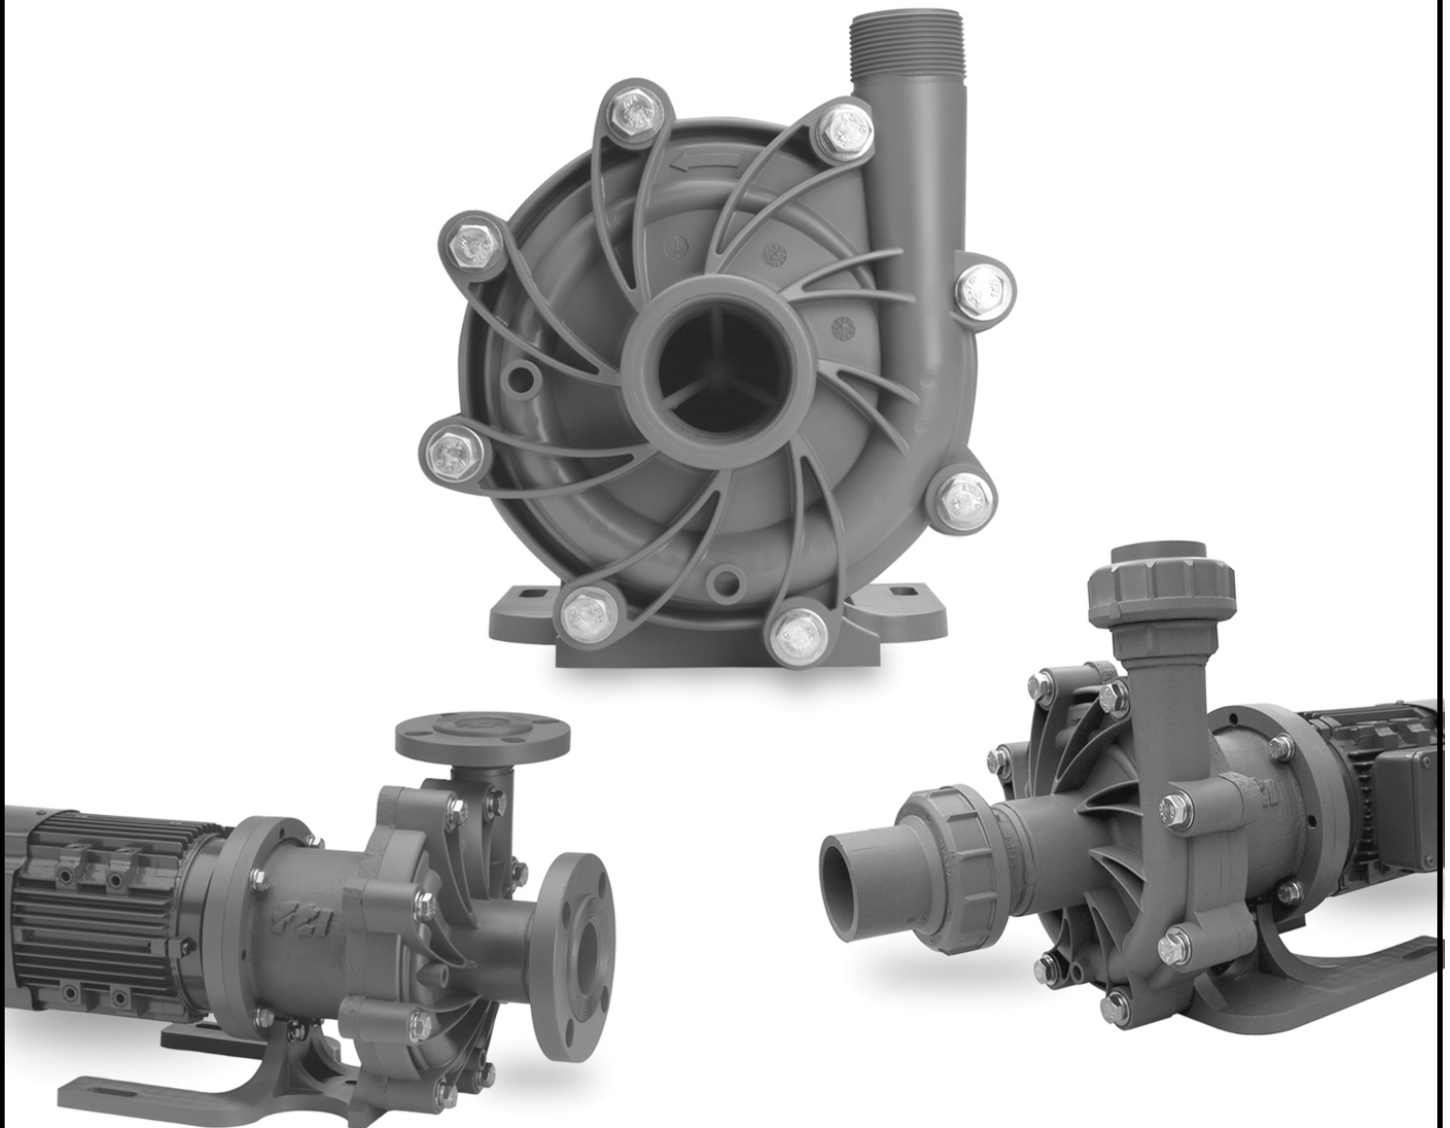

DB SERIES SEALLESS CENTRIFUGAL PUMPS CURVEBOOK

LIT. ID NO. FT06-922, R3

TABLE OF CONTENTS

Description	Page
DB6; 3450 rpm, 60 Hz	4
DB6; 1725 rpm, 60 Hz	5
DB6; 2900 rpm, 50 Hz	6
DB6; 1450 rpm, 50 Hz	7
DB6H; 3450 rpm, 60 Hz	8
DB6H; 1725 rpm, 60 Hz	9
DB6H; 2900 rpm, 50 Hz	10
DB6H; 1450 rpm, 50 Hz	11
DB7, 3450 rpm, 60 Hz	12
DB7, 1725 rpm, 60 Hz	13
DB7, 2900 rpm, 50 Hz	14
DB7, 1450 rpm, 50 Hz	15
DB8, 3450 rpm, 60 Hz	16
DB8, 1725 rpm, 60 Hz	17
DB8, 2900 rpm, 50 Hz	18
DB8, 1450 rpm, 50 Hz	19
DB9, 3450 rpm, 60 Hz	20
DB9, 1725 rpm, 60 Hz	21
DB10, 3450 rpm, 60 Hz	22
DB10, 1725 rpm, 60 Hz	23
DB10, 2900 rpm, 50 Hz	24
DB10, 1450 rpm, 50 Hz	25
DB11, 3450 rpm, 60 Hz	26
DB11, 1725 rpm, 60 Hz	27
DB11, 2900 rpm, 50 Hz	28
DB11, 1450 rpm, 50 Hz	29
DB15, 3450 rpm, 60 Hz	30
DB15, 1725 rpm, 60 Hz	31
DB15, 2900 rpm, 50 Hz	32
DB15, 1450 rpm, 50 Hz	33
DB22, 3450 rpm, 60 Hz	34
DB22, 1725 rpm, 60 Hz	35
DB22, 2900 rpm, 50 Hz	36
DB22, 1450 rpm, 50 Hz	37
DB22, 3450 rpm, 60 Hz Open Impeller	38
DB22, 1725 rpm, 60 Hz Open Impeller	39
DB22, 2900 rpm, 50 Hz Open Impeller	40
DB22, 1450 rpm, 50 Hz Open Impeller	41