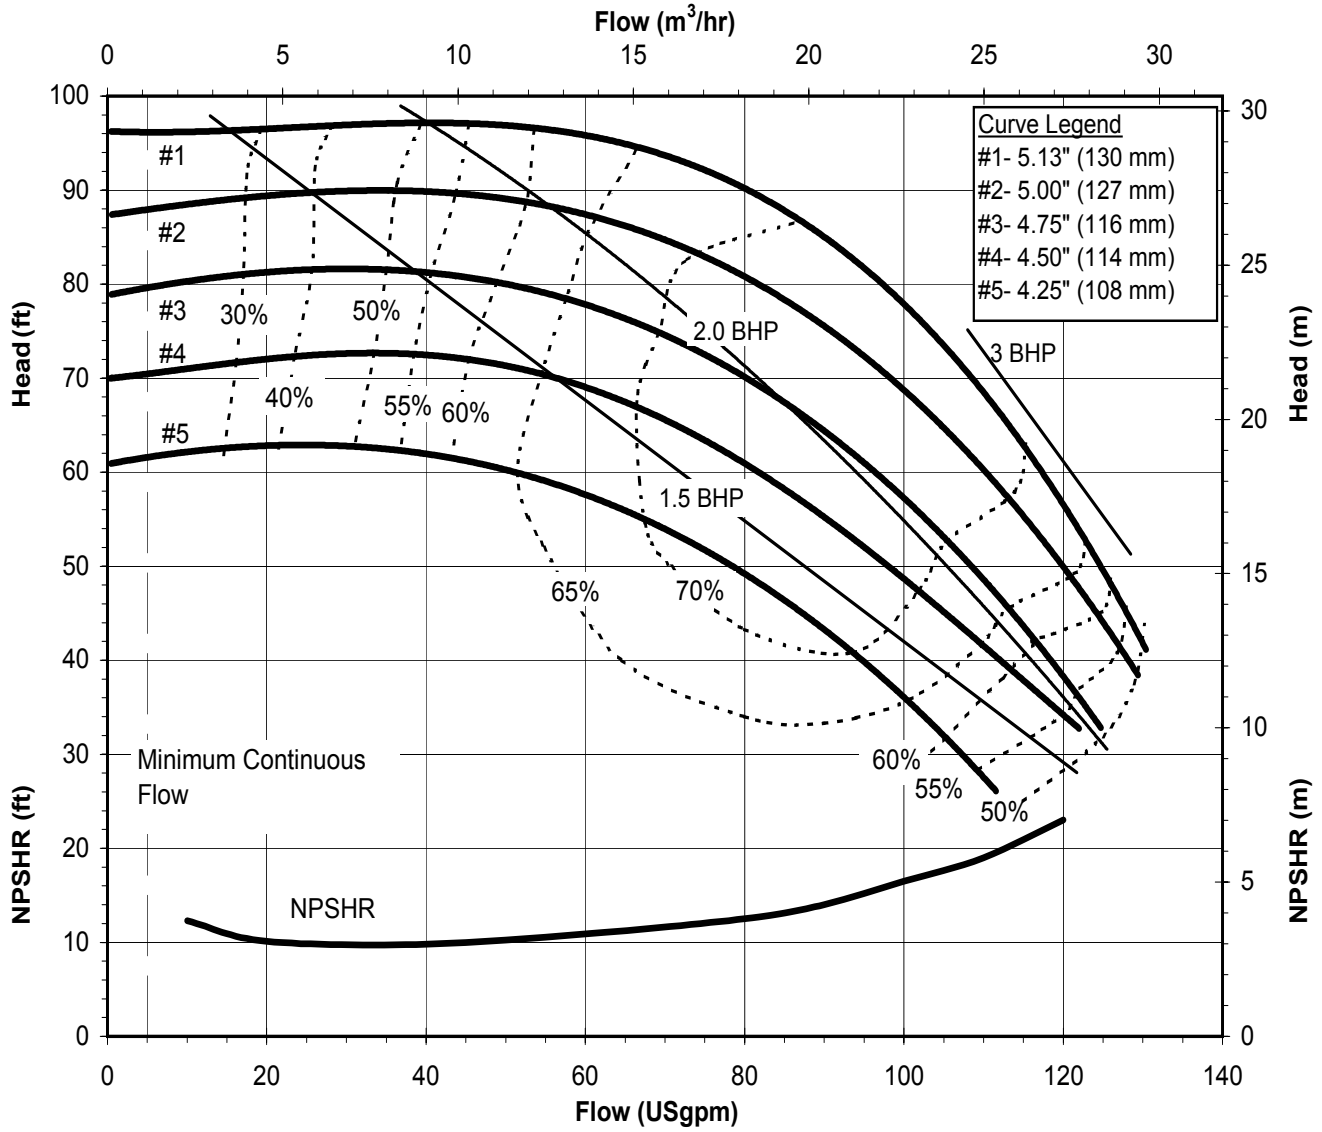

Model DB15
3450 rpm, 60 Hz
Suction: 2" FNPT
Discharge: 1 1/2" MNPT

DB1560
6003 Rev 0