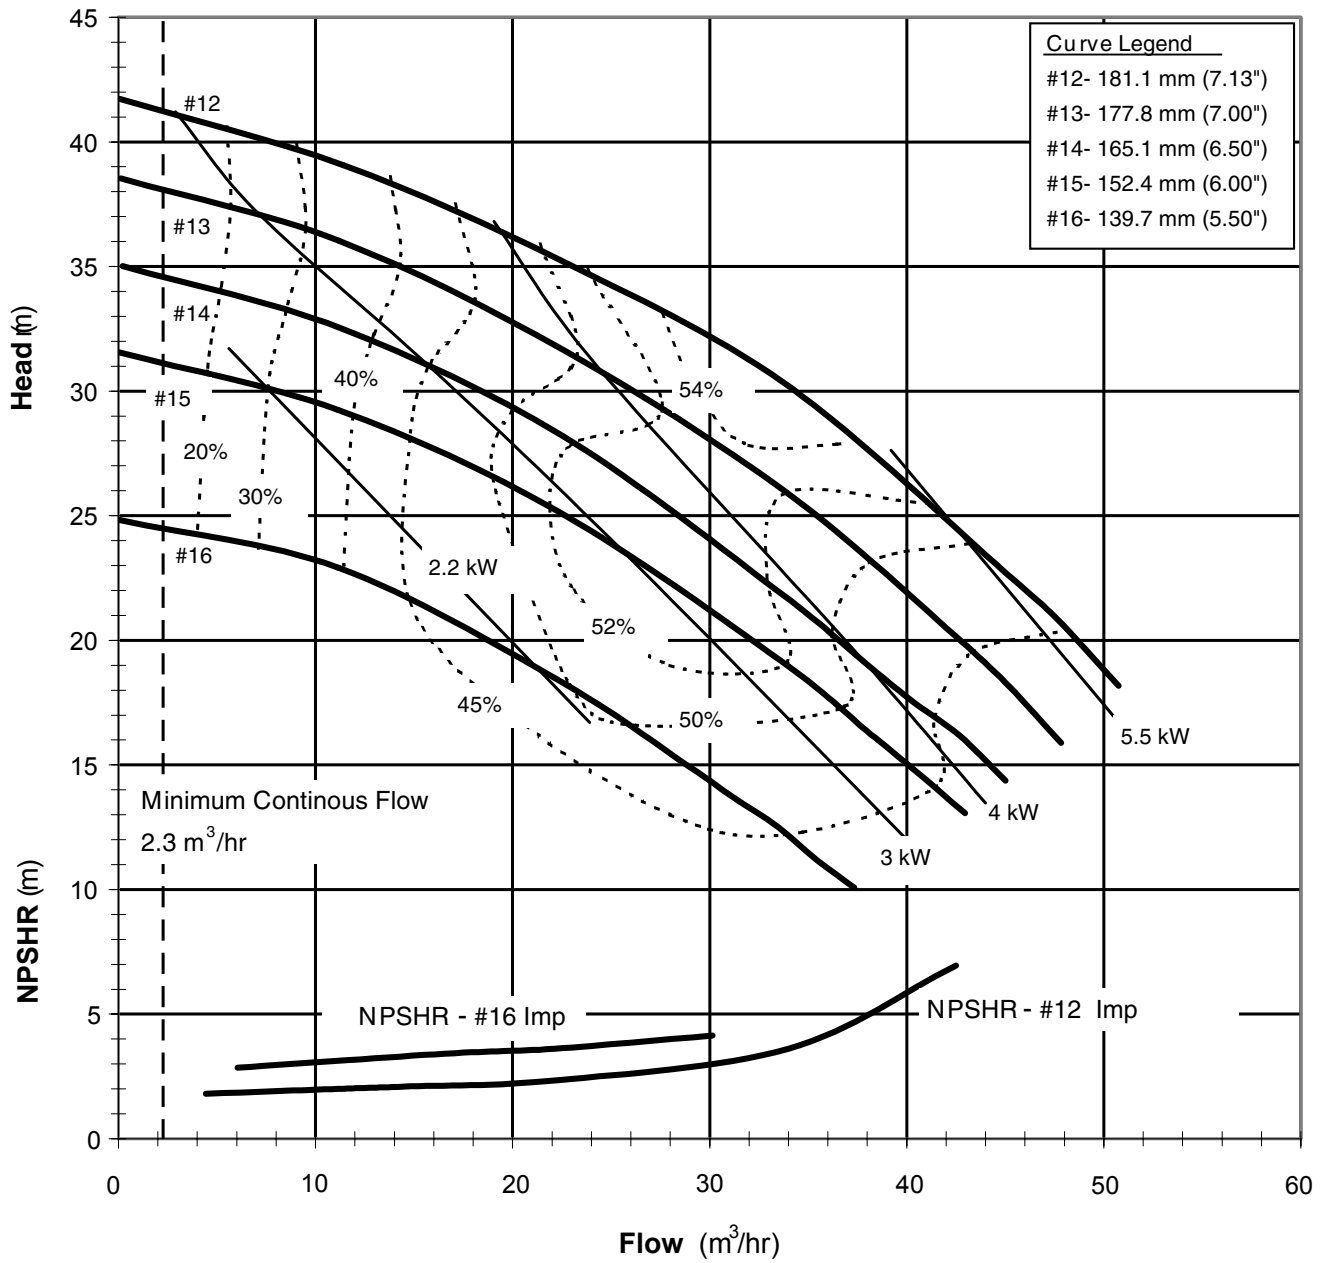

DB 22502C
 6030 REV0

Model DB22 - Closed Impeller
 1450 rpm, 50 Hz
 Suction: 2" FNPT
 Discharge: 2" MNPT

DB 22504C
 6031 REVO

Model DB22 - Open Impeller
 3450 rpm, 60 Hz
 Suction: 2" FNPT
 Discharge: 2" MNPT

Model DB22 - Open Impeller
 1725 rpm, 60 Hz
 Suction: 2" FNPT
 Discharge: 2" MNPT

Model DB22 - Open Impeller

2900 rpm, 50 Hz

Suction: 2" FNPT

Discharge: 2" MNPT

Model DB22 - Open Impeller
 1450 rpm, 50 Hz
 Suction: 2" FNPT
 Discharge: 2" MNPT