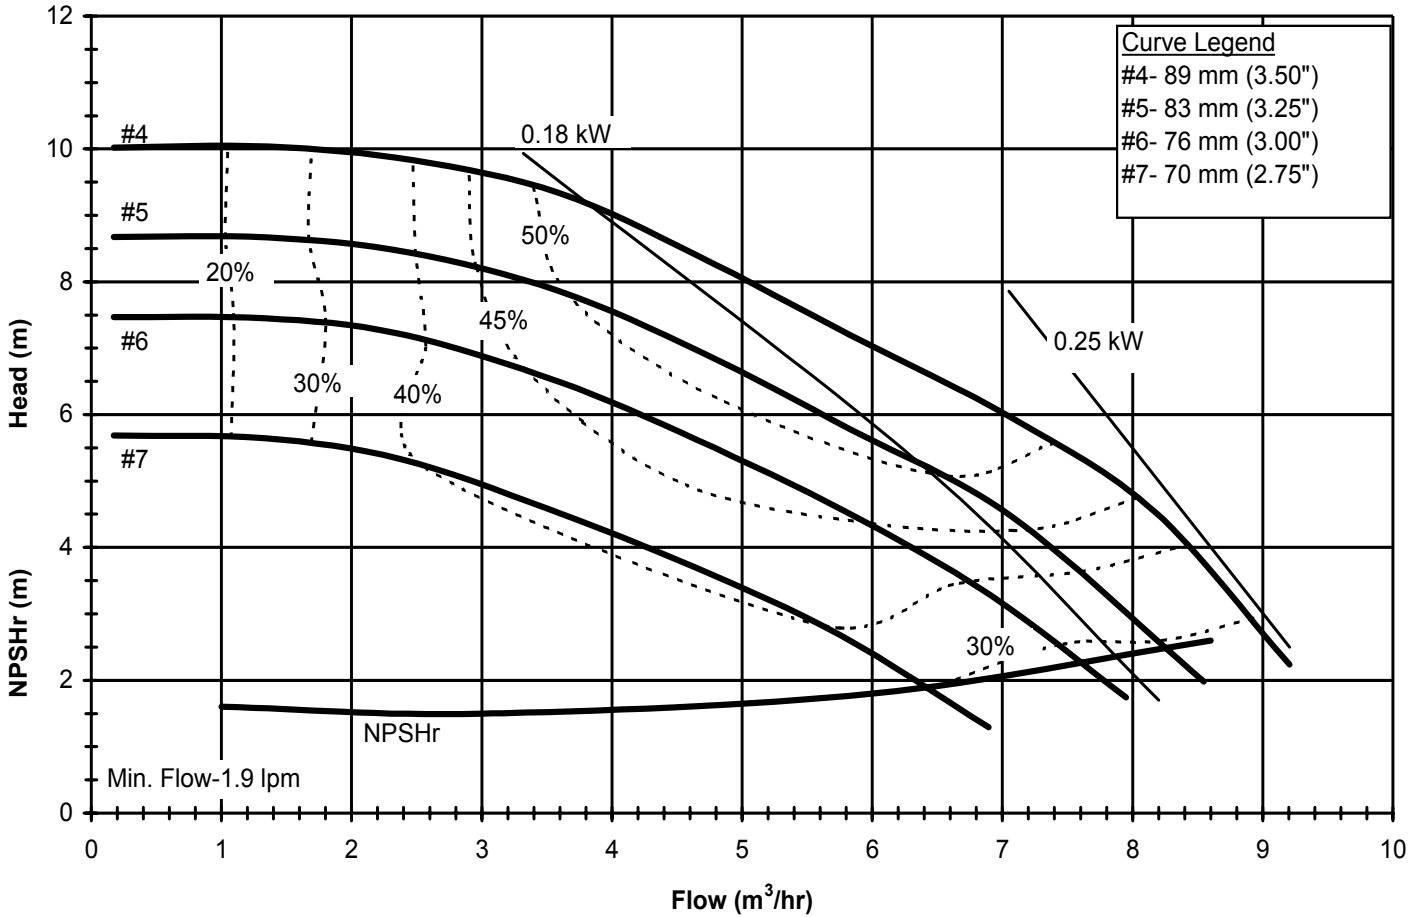

Model DB6
2900 rpm, 50 Hz
Suction: 1" FNPT
Discharge: 1" MNPT

DB650
6026 REV 0