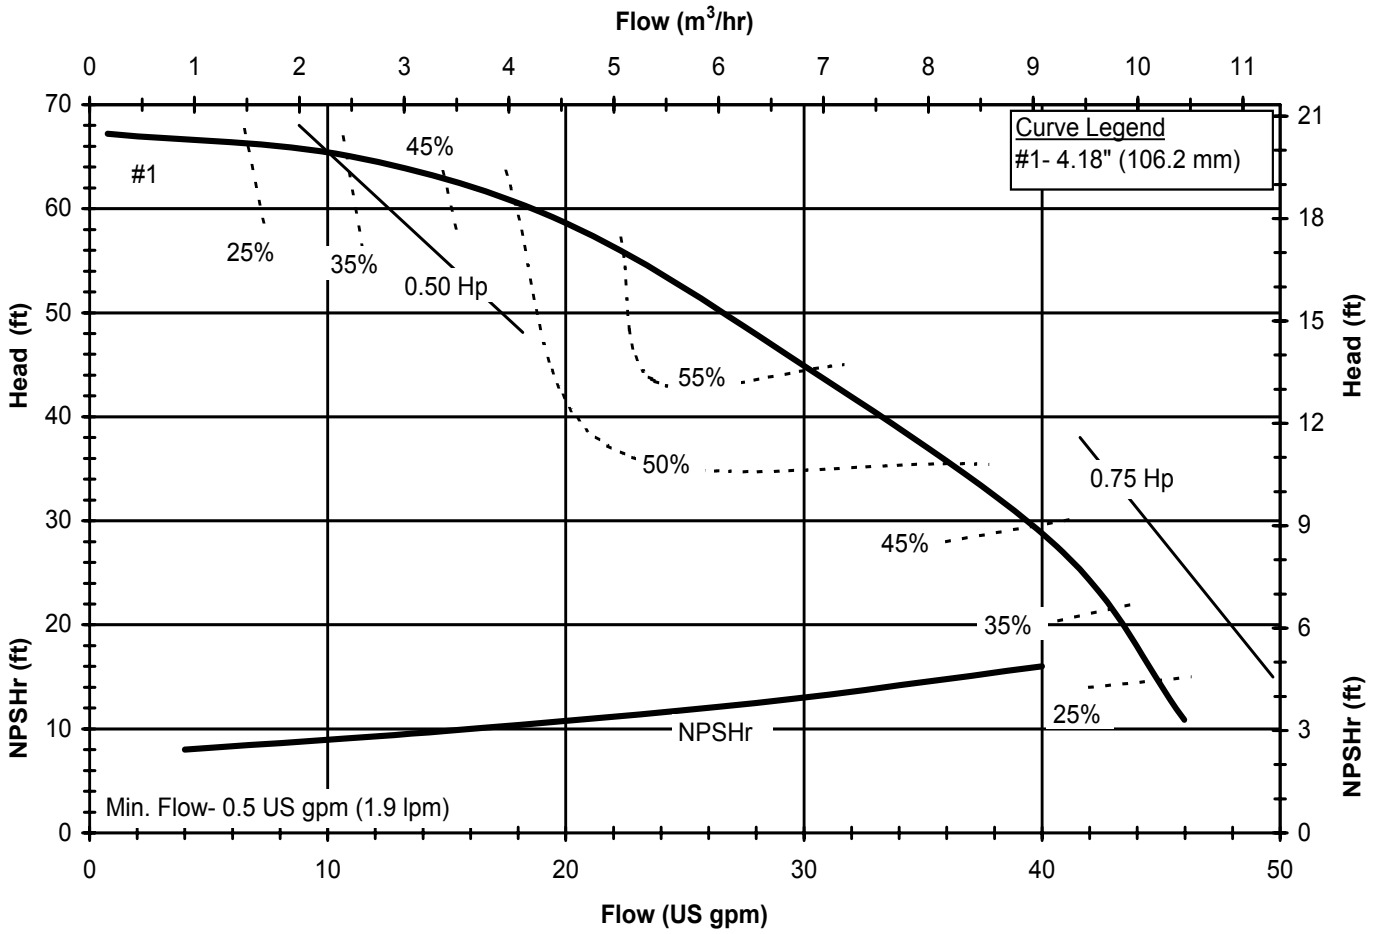

Model DB9
3450 rpm, 60 Hz
Suction: 1" FNPT
Discharge: 1" MNPT

DB960
6027 REV 0