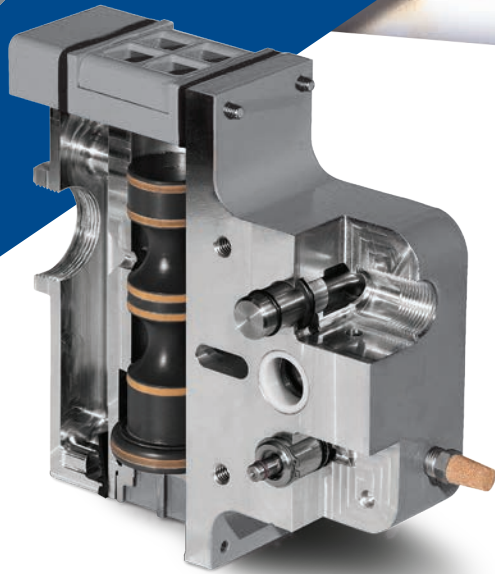

SHIFTING SOLIDS HANDLING TO A WHOLE NEW LEVEL.

Introducing the world's most energy-efficient solids handling pump in its class. Period.

The all new...

PRO-FLO[®]
SHIFT
PROGRESSIVE PUMP TECHNOLOGY

- Best-in-class energy-efficient Air Distribution System (ADS)
- Up to **60% savings** in air consumption over competitive AODD pump technologies means greater yield per SCFM used
- Ease of maintenance with fewest ADS parts in the industry
- Safe and effective transfer of solid-laden slurries
- Submersible with no electronic parts; CE and ATEX models available

See the proof at
profloshift.com/proof

Simple. Reliable. Efficient. And now, ready for solids and slurries.

The Wilden Pro-Flo[®] SHIFT Air Distribution System (ADS) offers sustainable value by providing the most efficient pump in its class. The patent-pending Pro-Flo SHIFT Air Control Spool automatically adjusts to varying system parameters to reduce energy consumption by eliminating over-filling of the air chamber. Best of all, Pro-Flo SHIFT is easy to use... just **"Plug, Pump, and Save."**

WILDEN[®]

For solids- and slurries-handling applications, the revolutionary Pro-Flo SHIFT offers unmatched efficiency and the fastest return on investment. The Wilden Pro-Flo SHIFT optimizes AODD pump efficiency while maximizing product yield by addressing a number of crucial areas of performance, including:

Pro-Flo SHIFT Model	Inlet/ Discharge	Max Discharge Pressure	Max Solids Size	Max Suction Lift	Max Flow
PS4 Stallion	38 mm (1-1/2") 32 mm (1-1/4")	8.6 bar (125 psig)	13 mm (1/2")	5.7 m (18.7) Dry 9.0 m (29.5') Wet	307 lpm (81 gpm)
PS8 Stallion	51 mm (2")	8.6 bar (125 psig)	19 mm (3/4")	5.3 m (17.5) Dry 9.0 m (29.5') Wet	634 lpm (168 gpm)
PS15 Stallion	76 mm (3")	8.6 bar (125 psig)	25 mm (1")	4.7 m (15.3) Dry 9.0 m (29.5') Wet	764 lpm (202 gpm)