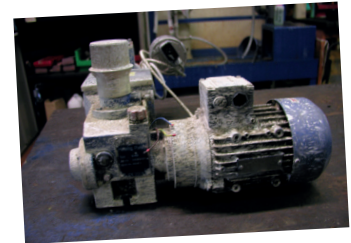

Can you fix it for me? (Quickly?)

We know that when an emergency occurs, you need to get your process or plant back and running as quickly as possible.

When you call in we will be asking questions helping us to diagnose the problem. With experienced technician on the phone problems can often be solved directly. If not our technicians are on their way for onsite inspection and repair.

If spare parts are available on stock the repair can often be done within 4-5 hours depending on the problem.

We have been in the pump business for more than 50 years. Our pumps are working in all kind of industries and applications, such as food, dairy, pharmacy, beverage, oil, water waste, mining, paper, chemical etc.

During this time we have also built up an extensive knowledge base with cases for trouble shooting and repairs.

WHEN YOU NEED EMERGENCY REPAIR